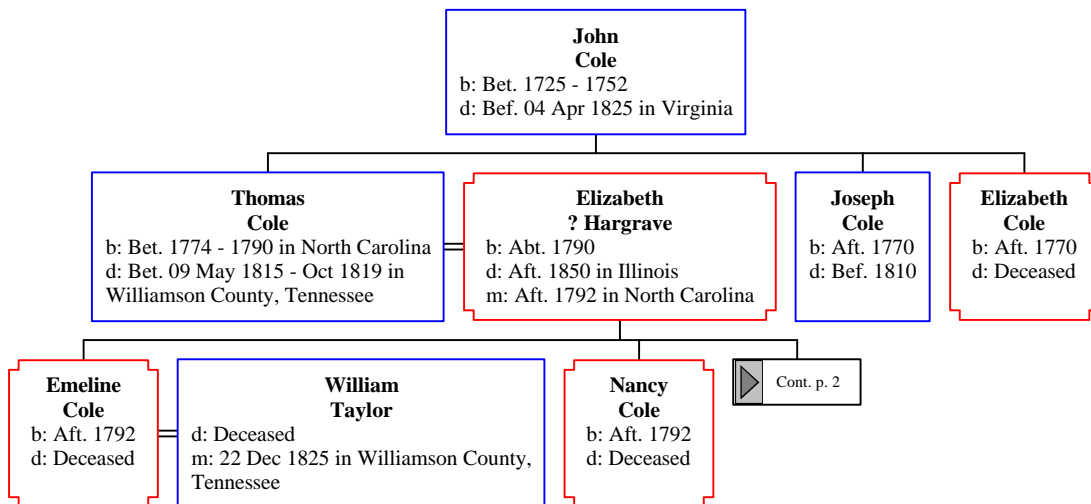

Descendants of John Cole - www.ifreeman.com (1 of 24)

Descendants of John Cole - www.ifreeman.com (2 of 24)

Descendants of John Cole - www.ifreeman.com (3 of 24)

Cont. p. 2

Cont. p. 5

Descendants of John Cole - www.ifreeman.com (4 of 24)

**Ruth Ester
Cole**
b: Bet. 1903 - 1904
d: 31 Dec 1986 in Nashville, Davidson
County, Tennessee

**Lewis
Downs**
d: Abt. Jul 1952
m: Bet. 1932 - 1947

**Richard Bradley
Blalock**
d: Abt. 1980 in Nashville, Davidson
County, Tennessee
m: Aft. 1955