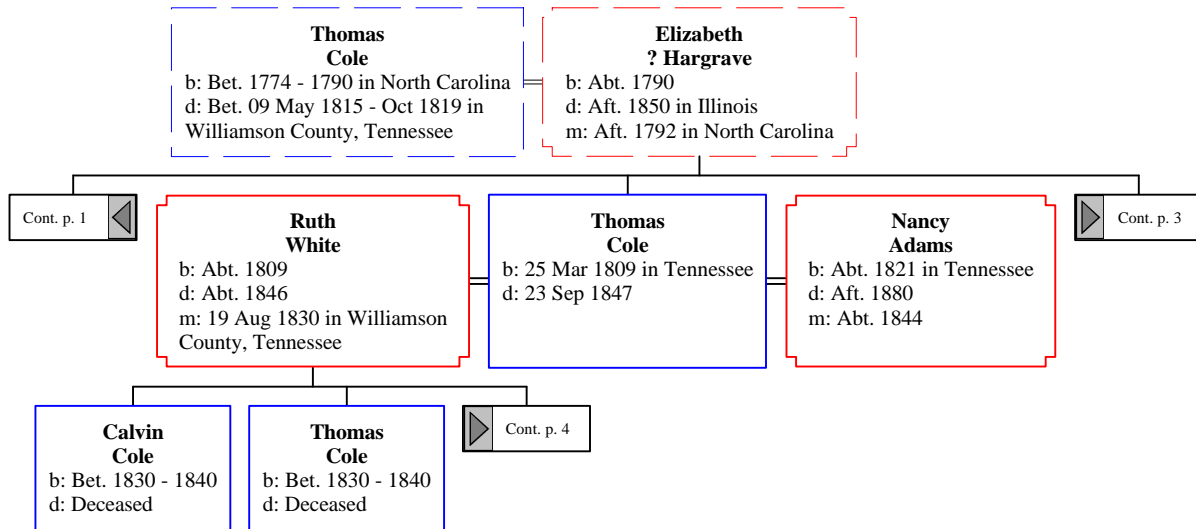

Descendants of John Cole - www.ifreeman.com (1 of 24)

Descendants of John Cole - www.ifreeman.com (2 of 24)

Descendants of John Cole - www.ifreeman.com (3 of 24)

Cont. p. 2

Cont. p. 5

Descendants of John Cole - www.ifreeman.com (4 of 24)

**Ruth Ester
Cole**
b: Bet. 1903 - 1904
d: 31 Dec 1986 in Nashville, Davidson
County, Tennessee

**Lewis
Downs**
d: Abt. Jul 1952
m: Bet. 1932 - 1947

**Richard Bradley
Blalock**
d: Abt. 1980 in Nashville, Davidson
County, Tennessee
m: Aft. 1955