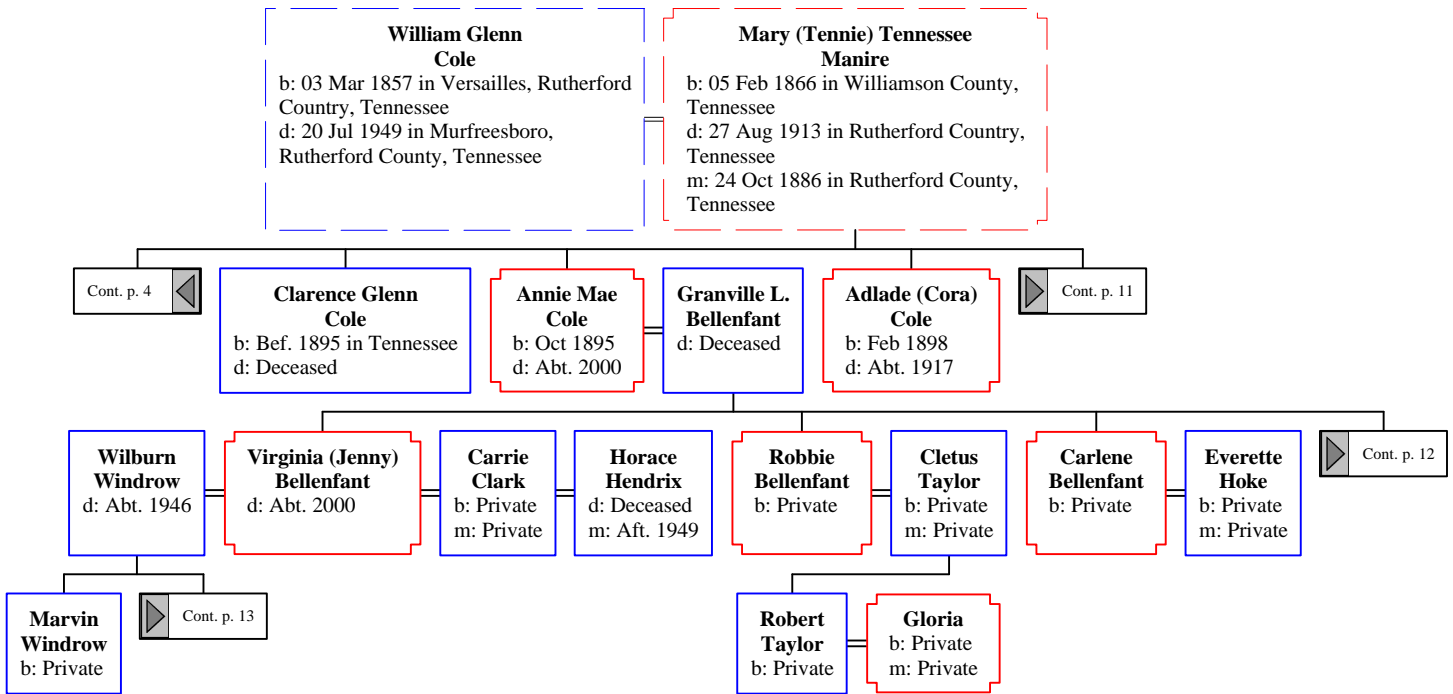

Descendants of John Cole - www.ifreeman.com (1 of 24)

Descendants of John Cole - www.ifreeman.com (2 of 24)

Descendants of John Cole - www.ifreeman.com (3 of 24)

Cont. p. 2

Cont. p. 5

Descendants of John Cole - www.ifreeman.com (4 of 24)

Descendants of John Cole - www.ifreeman.com (5 of 24)

Descendants of John Cole - www.ifreeman.com (6 of 24)

Descendants of John Cole - www.ifreeman.com (7 of 24)

Descendants of John Cole - www.ifreeman.com (8 of 24)

Descendants of John Cole - www.ifreeman.com (14 of 24)

Descendants of John Cole - www.ifreeman.com (15 of 24)

Descendants of John Cole - www.ifreeman.com (16 of 24)

Annie Mae Cole
b: Oct 1895
d: Abt. 2000

**Ruth Ester
Cole**
b: Bet. 1903 - 1904
d: 31 Dec 1986 in Nashville, Davidson
County, Tennessee

**Lewis
Downs**
d: Abt. Jul 1952
m: Bet. 1932 - 1947

**Richard Bradley
Blalock**
d: Abt. 1980 in Nashville, Davidson
County, Tennessee
m: Aft. 1955