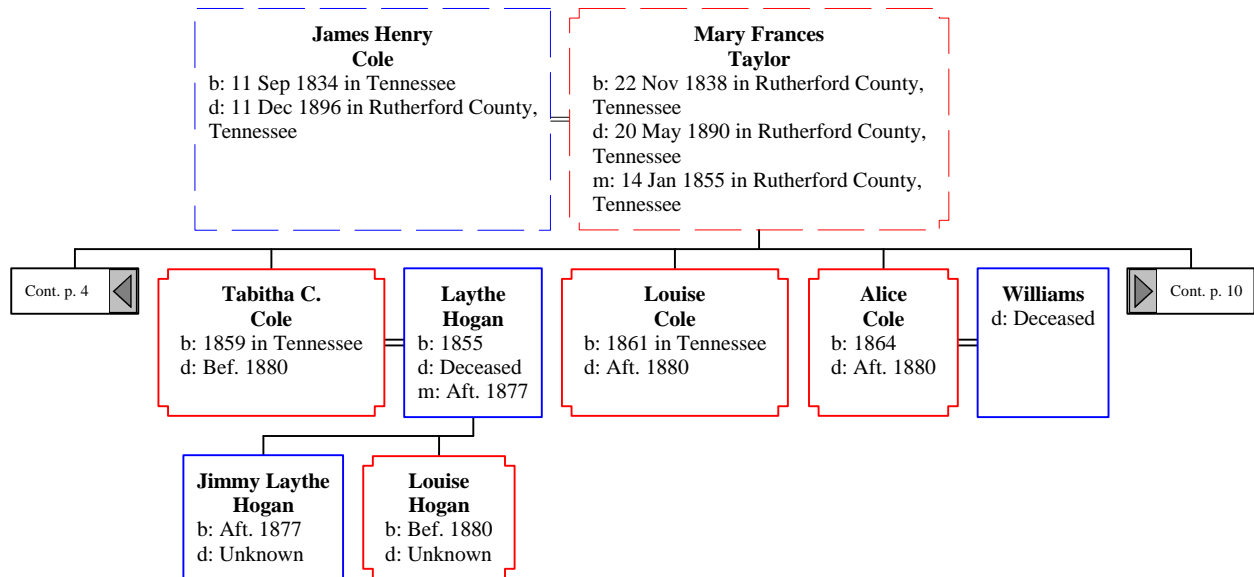

Descendants of John Cole - www.ifreeman.com (7 of 24)