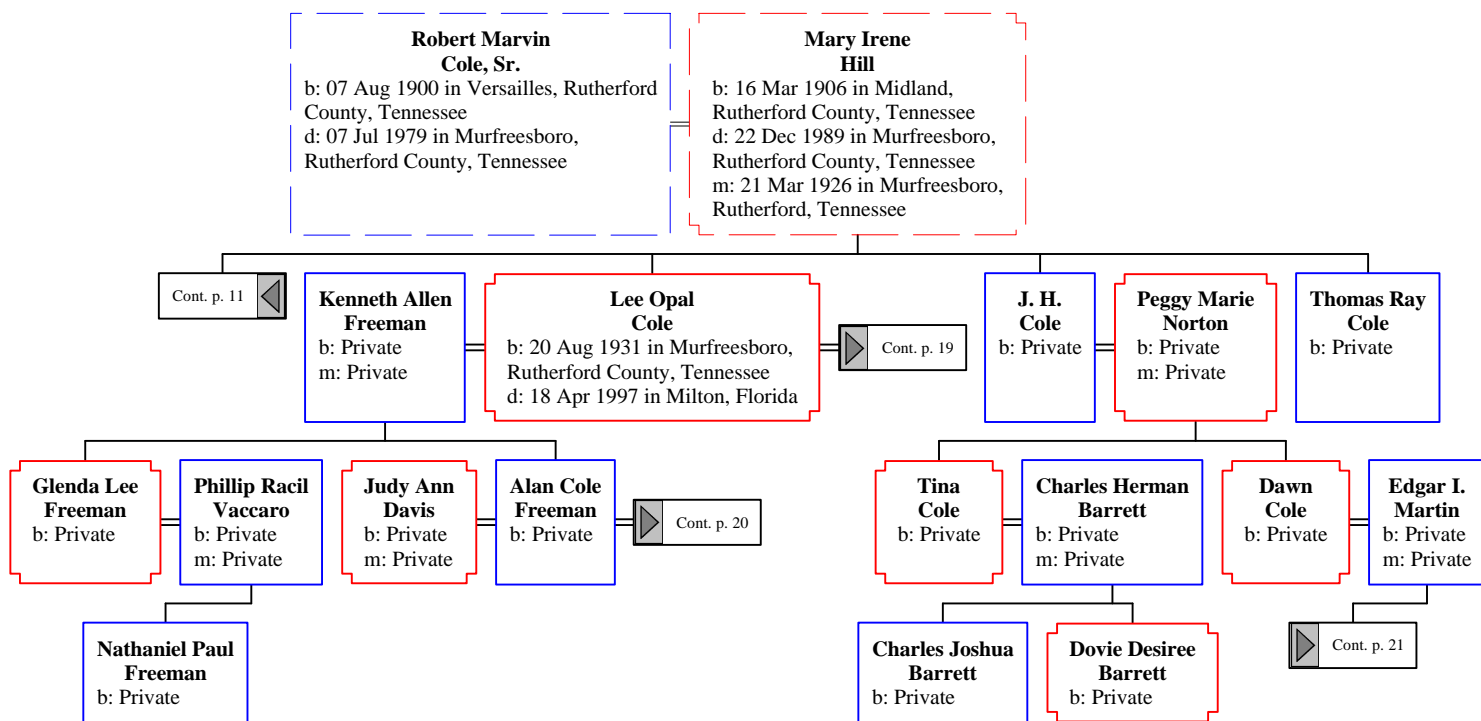

Descendants of John Cole - www.ifreeman.com (9 of 24)

Descendants of John Cole - www.ifreeman.com (10 of 24)

Descendants of John Cole - www.ifreeman.com (11 of 24)

Descendants of John Cole - www.ifreeman.com (12 of 24)

Descendants of John Cole - www.ifreeman.com (14 of 24)

Descendants of John Cole - www.ifreeman.com (15 of 24)

Descendants of John Cole - www.ifreeman.com (16 of 24)

Annie Mae Cole
b: Oct 1895
d: Abt. 2000

**Ruth Ester
Cole**
b: Bet. 1903 - 1904
d: 31 Dec 1986 in Nashville, Davidson
County, Tennessee

**Lewis
Downs**
d: Abt. Jul 1952
m: Bet. 1932 - 1947

**Richard Bradley
Blalock**
d: Abt. 1980 in Nashville, Davidson
County, Tennessee
m: Aft. 1955