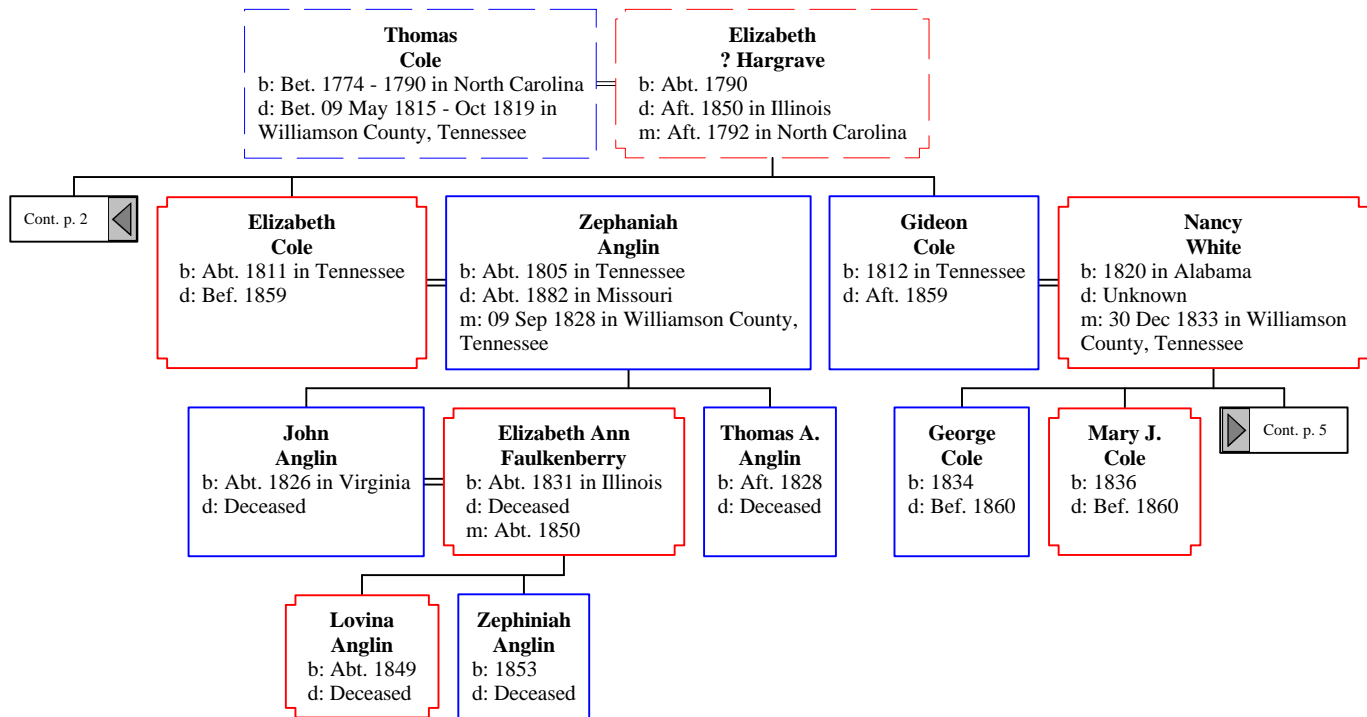

Descendants of John Cole - www.ifreeman.com (1 of 24)

Descendants of John Cole - www.ifreeman.com (2 of 24)

Descendants of John Cole - www.ifreeman.com (3 of 24)

Cont. p. 2

Cont. p. 5

Descendants of John Cole - www.ifreeman.com (4 of 24)

Descendants of John Cole - www.ifreeman.com (5 of 24)

Descendants of John Cole - www.ifreeman.com (6 of 24)

Descendants of John Cole - www.ifreeman.com (7 of 24)

Descendants of John Cole - www.ifreeman.com (8 of 24)

**Ruth Ester
Cole**
b: Bet. 1903 - 1904
d: 31 Dec 1986 in Nashville, Davidson
County, Tennessee

**Lewis
Downs**
d: Abt. Jul 1952
m: Bet. 1932 - 1947

**Richard Bradley
Blalock**
d: Abt. 1980 in Nashville, Davidson
County, Tennessee
m: Aft. 1955