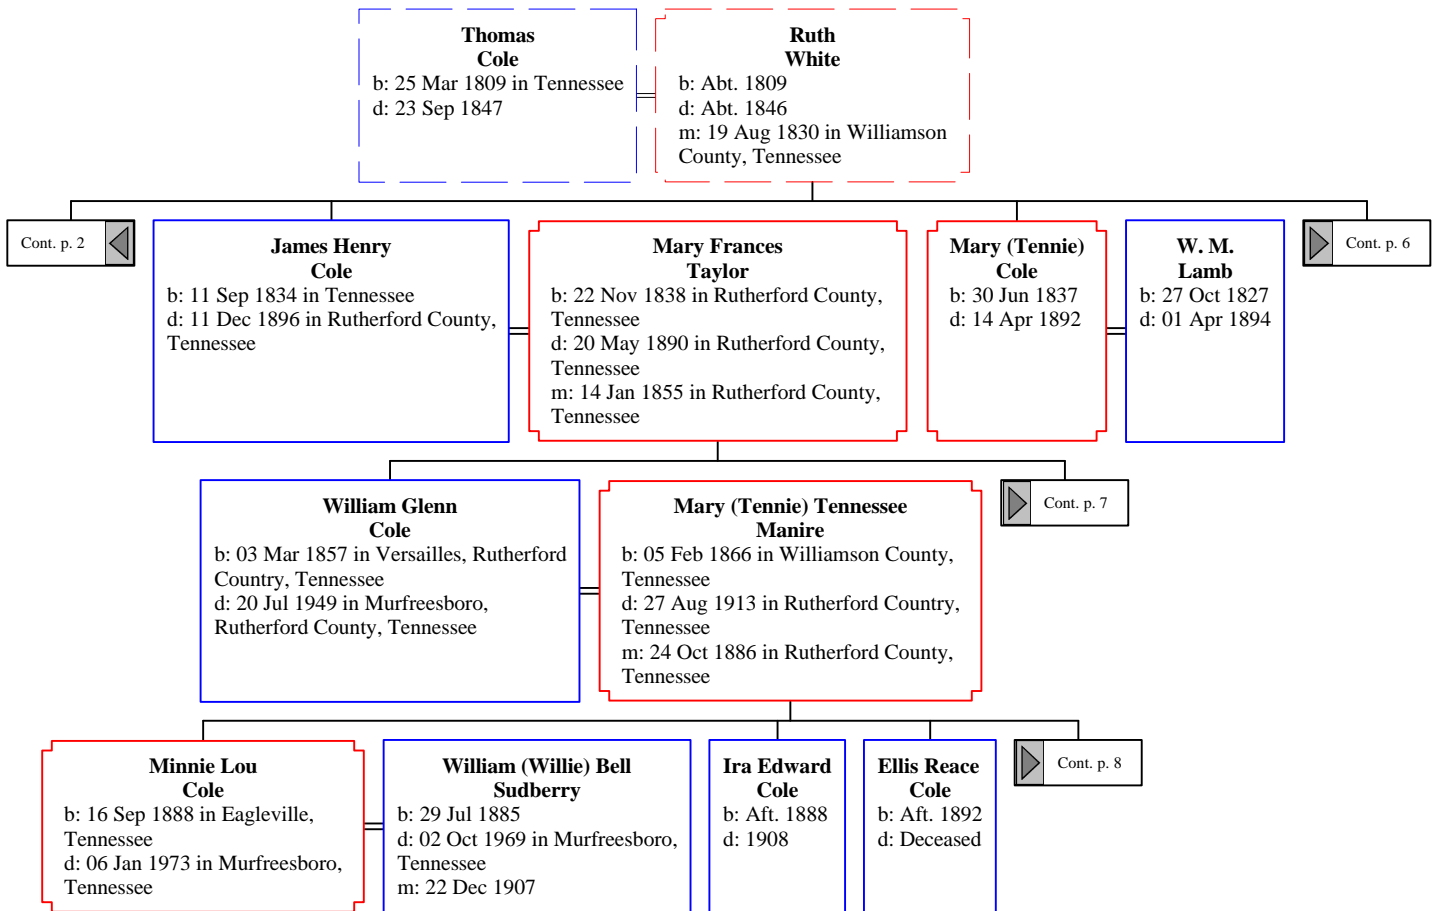

Descendants of John Cole - www.ifreeman.com (1 of 24)

Descendants of John Cole - www.ifreeman.com (2 of 24)

Descendants of John Cole - www.ifreeman.com (3 of 24)

Cont. p. 2

Cont. p. 5

Descendants of John Cole - www.ifreeman.com (4 of 24)

Descendants of John Cole - www.ifreeman.com (5 of 24)

Descendants of John Cole - www.ifreeman.com (6 of 24)

Descendants of John Cole - www.ifreeman.com (7 of 24)

Descendants of John Cole - www.ifreeman.com (8 of 24)

Descendants of John Cole - www.ifreeman.com (14 of 24)

Descendants of John Cole - www.ifreeman.com (15 of 24)

Descendants of John Cole - www.ifreeman.com (16 of 24)

Annie Mae Cole
b: Oct 1895
d: Abt. 2000

**Ruth Ester
Cole**
b: Bet. 1903 - 1904
d: 31 Dec 1986 in Nashville, Davidson
County, Tennessee

**Lewis
Downs**
d: Abt. Jul 1952
m: Bet. 1932 - 1947

**Richard Bradley
Blalock**
d: Abt. 1980 in Nashville, Davidson
County, Tennessee
m: Aft. 1955