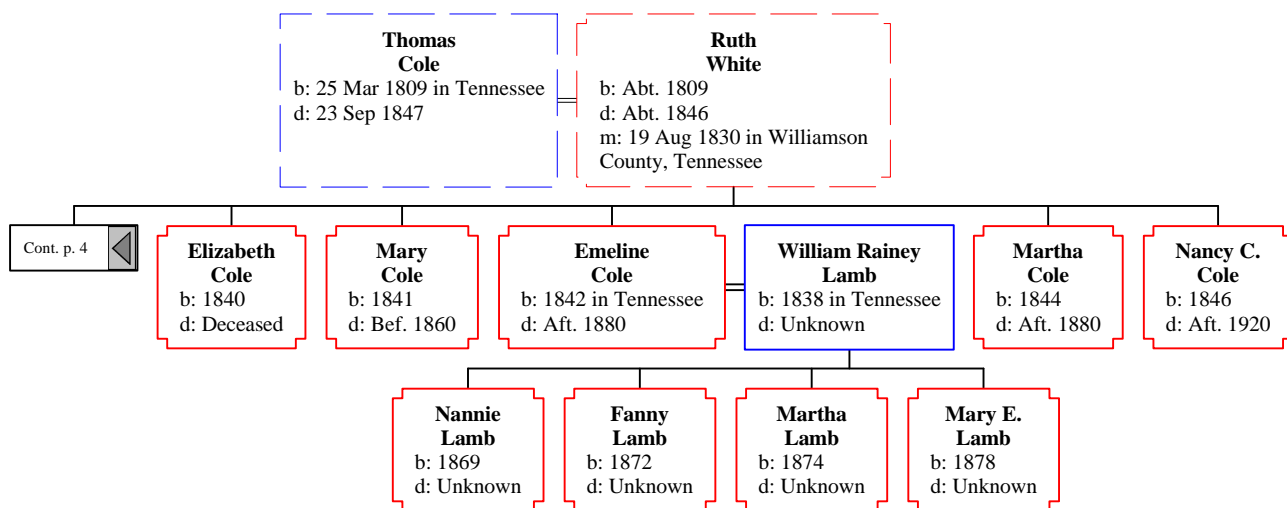

Descendants of John Cole - www.ifreeman.com (6 of 24)