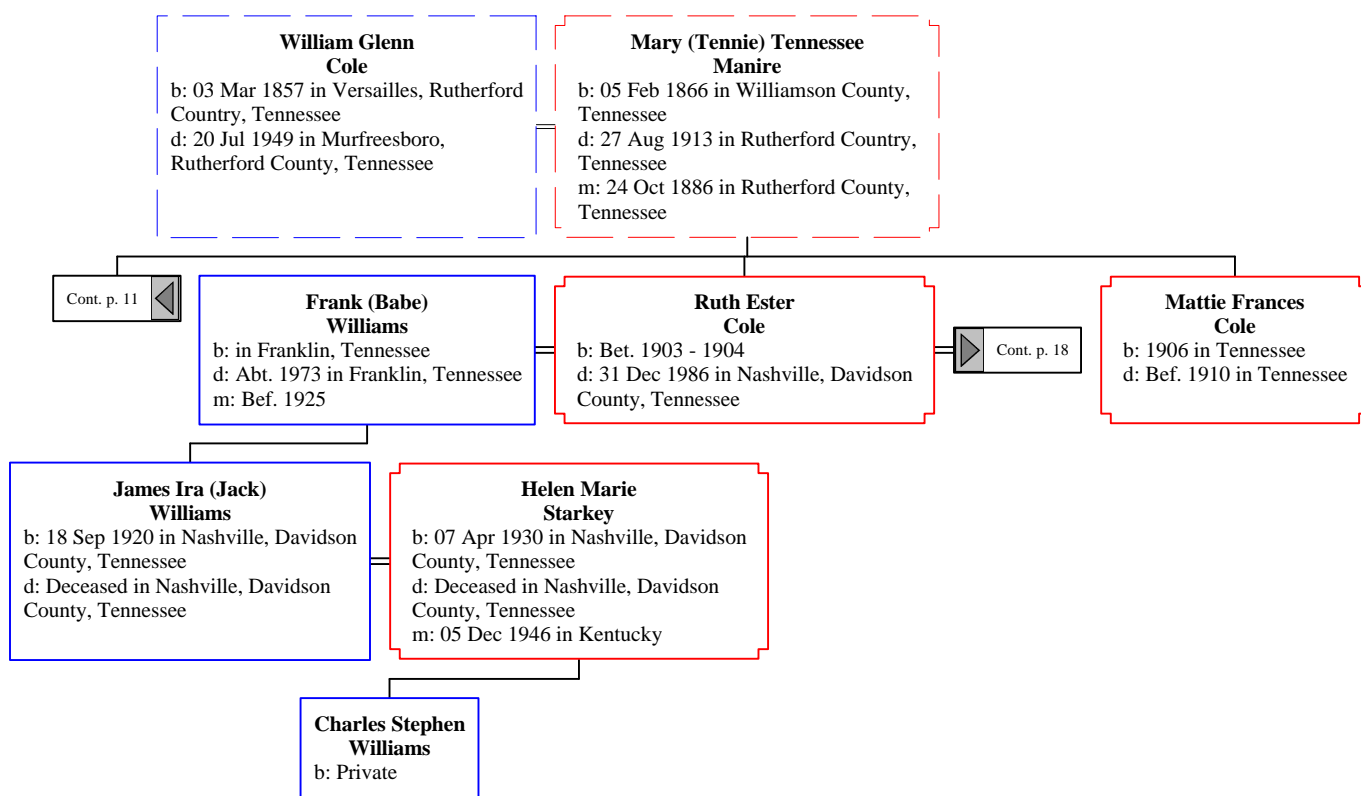

Descendants of John Cole - www.ifreeman.com (9 of 24)

Descendants of John Cole - www.ifreeman.com (10 of 24)

Descendants of John Cole - www.ifreeman.com (11 of 24)

Descendants of John Cole - www.ifreeman.com (12 of 24)

Descendants of John Cole - www.ifreeman.com (14 of 24)

Descendants of John Cole - www.ifreeman.com (15 of 24)

Descendants of John Cole - www.ifreeman.com (16 of 24)

Annie Mae Cole
b: Oct 1895
d: Abt. 2000

Phyllis
b: Private
m: Private

Charles Bellenfant
b: Private

Ruth Cortner
b: Private
m: Private

Cont. p. 24

Cont. p. 14 

Simon
d: Bet. 1932 - 1933 in California
m: Bet. 1925 - 1931 in Nashville,
Davidson County, Tennessee

**Ruth Ester
Cole**
b: Bet. 1903 - 1904
d: 31 Dec 1986 in Nashville, Davidson
County, Tennessee

**Lewis
Downs**
d: Abt. Jul 1952
m: Bet. 1932 - 1947

**Richard Bradley
Blalock**
d: Abt. 1980 in Nashville, Davidson
County, Tennessee
m: Aft. 1955