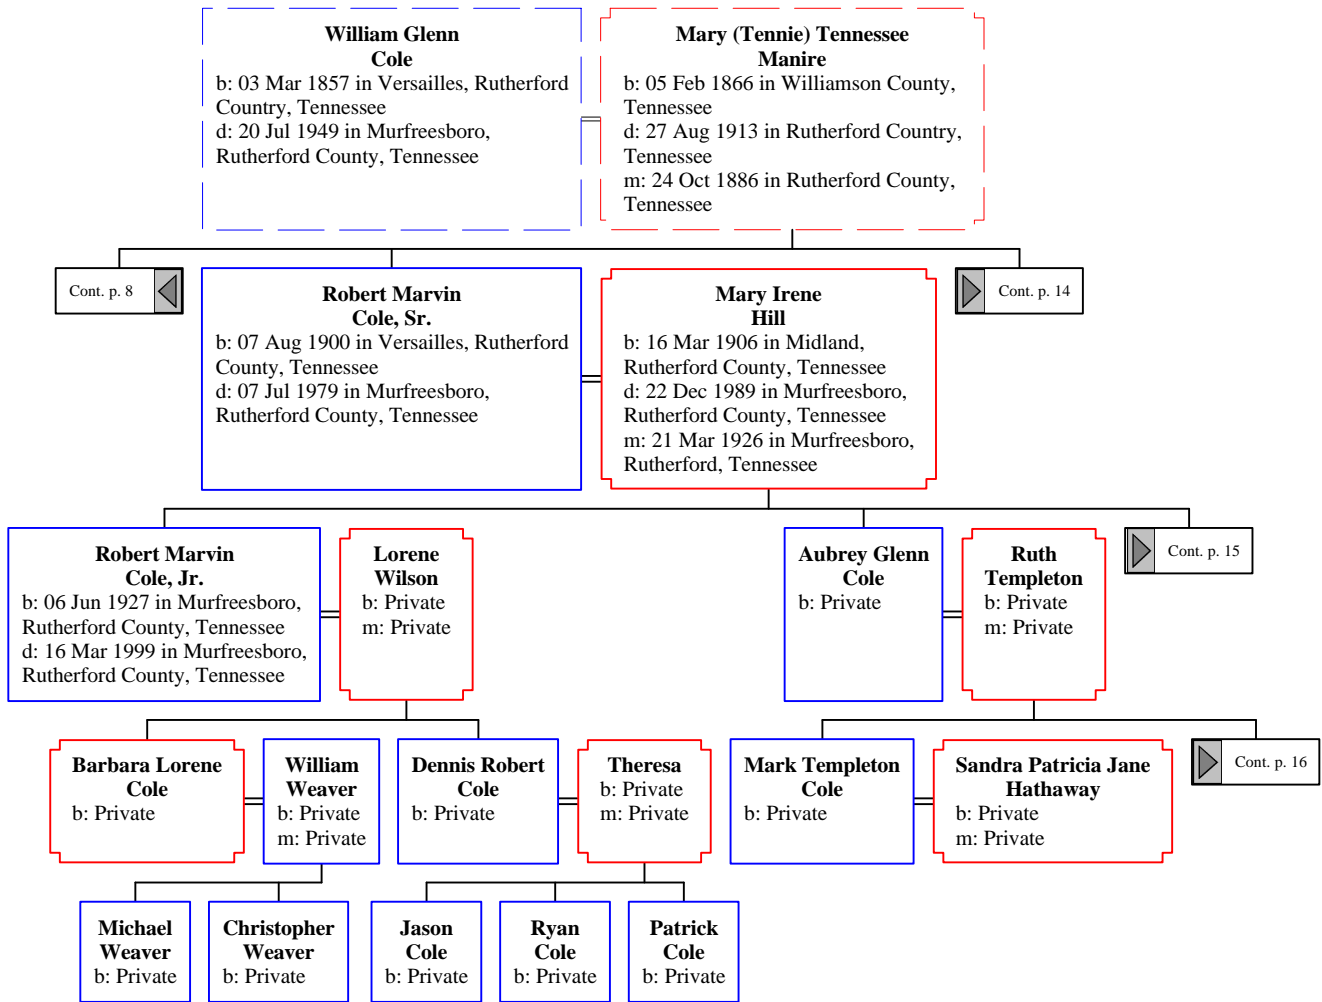

Descendants of John Cole - www.ifreeman.com (11 of 24)