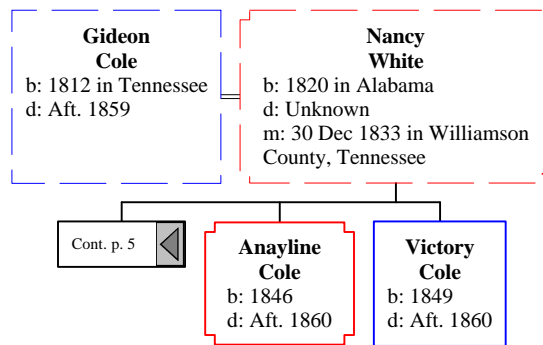

Descendants of John Cole - www.ifreeman.com (9 of 24)